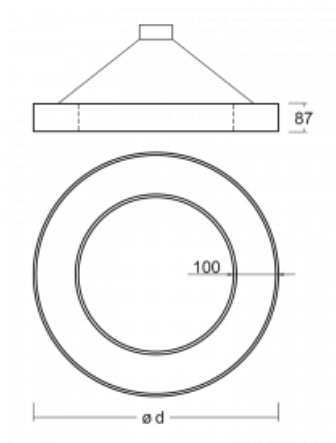

Luminaire

Rotao100

127-5F1I-10GED/840, W

Technical drawing

Type of installation	Suspended
Light distribution	Direct-indirect
Luminaire shape	Circular
Colour of the luminaires	White
Material	Aluminium
Lifetime	L80/B20 50 000 hours
Warranty	5 years
Description of luminaires	Luminaire suspended
Dimensions	ø 3000 mm × 87 mm
Light source	LED MODUL
Type of optical system	Microprisma
Luminous flux*	15320 lm
Colour Temperature	4000 K cool white
Luminous efficacy	94 lm/W
MacAdam Light source	3
Colour rendering index	80
UGR max. X=4H Y=8H, ρ=70,50,20	16.1

Curve

Luminaire power input* 163 W

Connection of the luminaires DALI

Electrical voltage 220-240V

Frequency 50/60Hz

⊕ CE IP 20

*±10 %

Downloads