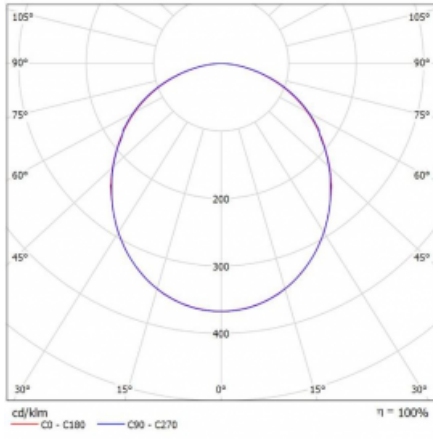

Luminaire

Rotao100

127-5FOK-10GGE/840, B

Technical drawing

Type of installation	Suspended
Light distribution	Direct
Luminaire shape	Circular
Colour of the luminaires	Black
Material	Aluminium
Lifetime	L80/B20 50 000 hours
Warranty	5 years
Description of luminaires	Luminaire suspended
Dimensions	ø 3000 mm × 87 mm
Weight	32.7 kg
Light source	LED MODUL
Type of optical system	Opal diffuser
Luminous flux*	19950 lm
Colour Temperature	4000 K cool white
Luminous efficacy	111 lm/W
MacAdam Light source	3
Colour rendering index	80
UGR max. X=4H Y=8H, $\rho=70,50,20$	23.9

Curve

Luminaire power input* 179.7 W

Connection of the luminaires ON/OFF

Electrical voltage 220-240V

Frequency 50/60Hz

 **CE** IP 20

* $\pm 10\%$

Downloads