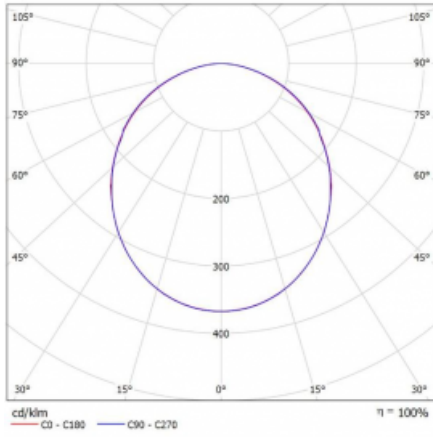

Luminaire

Rotao100

127-5FOK-10GGE/830, W

Technical drawing

Type of installation	Suspended
Light distribution	Direct
Luminaire shape	Circular
Colour of the luminaires	White
Material	Aluminium
Lifetime	L80/B20 50 000 hours
Warranty	5 years
Description of luminaires	Luminaire suspended
item description	White ceiling cup and cable
Dimensions	ø 3000 mm × 87 mm
Weight	32.7 kg
Light source	LED MODUL
DIR optical system	Opal diffuser
Luminous flux*	18990 lm
Colour Temperature	3000 K warm white
Luminous efficacy	106 lm/W
MacAdam Light source	3
Colour rendering index	80
UGR max. X=4H Y=8H, ρ=70,50,20	23.7

Curve

Luminaire power input* 179.7 W

Connection of the luminaires ON/OFF

Electrical voltage 220-240V

Frequency 50/60Hz

⊕ CE IP 20

*±10 %

Downloads