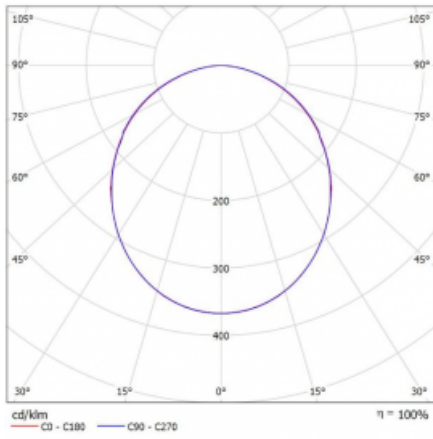

Luminaire

Rotao100

127-5FOK-10GEE/840, B

Technical drawing

Type of installation	Suspended
Light distribution	Direct
Luminaire shape	Circular
Colour of the luminaires	Black
Material	Aluminium
Lifetime	L80/B20 50 000 hours
Warranty	5 years
Description of luminaires	Luminaire suspended
Dimensions	ø 3000 mm × 87 mm
Weight	32.7 kg
Light source	LED MODUL
Type of optical system	Opal diffuser
Luminous flux*	14660 lm
Colour Temperature	4000 K cool white
Luminous efficacy	114 lm/W
MacAdam Light source	3
Colour rendering index	80
UGR max. X=4H Y=8H, $\rho=70,50,20$	22.8

Curve

Luminaire power input* 128.1 W

Connection of the luminaires ON/OFF

Electrical voltage 220-240V

Frequency 50/60Hz

 **CE** IP 20

* $\pm 10\%$

Downloads