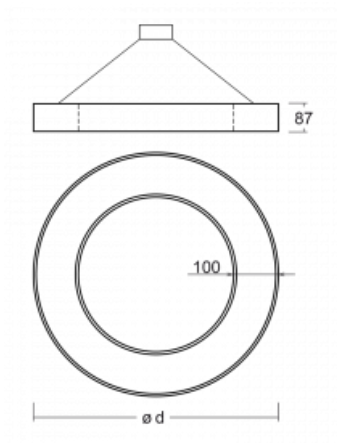

Luminaire

Rotao100

127-5FOK-10GEE/840, B

Technical drawing

Type of installation	Suspended
Light distribution	Direct
Luminaire shape	Circular
Colour of the luminaires	Black
Material	Aluminium
Lifetime	L80/B20 50 000 hours
Warranty	5 years
Description of luminaires	Luminaire suspended
Dimensions	ø 3000 mm × 87 mm
Weight	32.7 kg
Light source	LED MODUL
Type of optical system	Opal diffuser
Luminous flux*	14660 lm
Colour Temperature	4000 K cool white
Luminous efficacy	114 lm/W
MacAdam Light source	3
Colour rendering index	80
UGR max. X=4H Y=8H, $\rho=70,50,20$	22.8

Curve

Luminaire power input* 128.1 W

Connection of the luminaires ON/OFF

Electrical voltage 220-240V

Frequency 50/60Hz

 **CE** IP 20

* $\pm 10\%$

Downloads