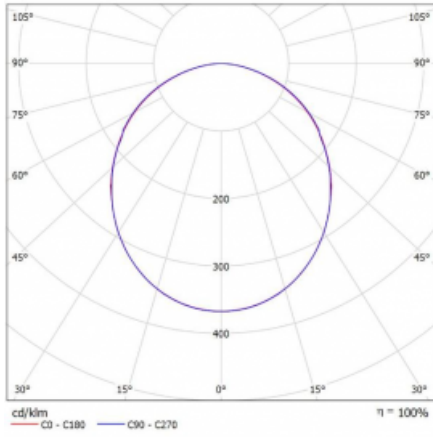

Luminaire

Rotao100

127-5FOK-10GEE/830, S

Technical drawing

Type of installation	Suspended
Light distribution	Direct
Luminaire shape	Circular
Colour of the luminaires	Silver
Material	Aluminium
Lifetime	L80/B20 50 000 hours
Warranty	5 years
Description of luminaires	Luminaire suspended
Dimensions	ø 3000 mm × 87 mm
Weight	32.7 kg
Light source	LED MODUL
Type of optical system	Opal diffuser
Luminous flux*	13940 lm
Colour Temperature	3000 K warm white
Luminous efficacy	109 lm/W
MacAdam Light source	3
Colour rendering index	80
UGR max. X=4H Y=8H, $\rho=70,50,20$	22.7

Curve

Luminaire power input* 128.1 W

Connection of the luminaires ON/OFF

Electrical voltage 220-240V

Frequency 50/60Hz

 **CE** IP 20

* $\pm 10\%$

Downloads