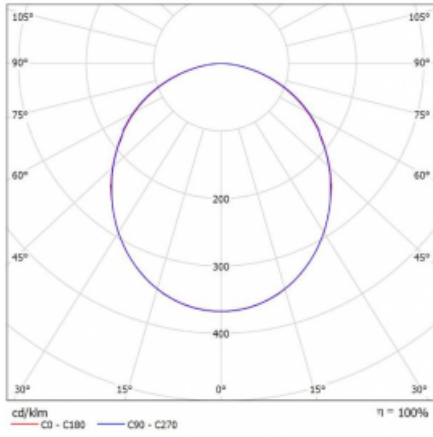

Luminaire

Rotao100

127-5FOK-10GED/830, B

Technical drawing

Type of installation	Suspended
Light distribution	Direct
Luminaire shape	Circular
Colour of the luminaires	Black
Material	Aluminium
Lifetime	L80/B20 50 000 hours
Warranty	5 years
Description of luminaires	Luminaire suspended
Dimensions	ø 3000 mm × 87 mm
Weight	32.7 kg
Light source	LED MODUL
Type of optical system	Opal diffuser
Luminous flux*	13940 lm
Colour Temperature	3000 K warm white
Luminous efficacy	109 lm/W
MacAdam Light source	3
Colour rendering index	80
UGR max. X=4H Y=8H, $\rho=70,50,20$	22.7

Curve

Luminaire power input* 128.1 W

Connection of the luminaires DALI

Electrical voltage 220-240V

Frequency 50/60Hz

⊕ CE IP 20

*±10 %

Downloads