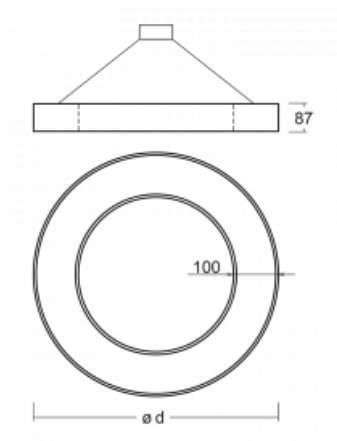

Luminaire

Rotao100

127-5FOK-10GED/830, B

Technical drawing

Type of installation	Suspended
Light distribution	Direct
Luminaire shape	Circular
Colour of the luminaires	Black
Material	Aluminium
Lifetime	L80/B20 50 000 hours
Warranty	5 years
Description of luminaires	Luminaire suspended
Dimensions	ø 3000 mm × 87 mm
Weight	32.7 kg
Light source	LED MODUL
Type of optical system	Opal diffuser
Luminous flux*	13940 lm
Colour Temperature	3000 K warm white
Luminous efficacy	109 lm/W
MacAdam Light source	3
Colour rendering index	80
UGR max. X=4H Y=8H, $\rho=70,50,20$	22.7

Curve

Luminaire power input* 128.1 W

Connection of the luminaires DALI

Electrical voltage 220-240V

Frequency 50/60Hz

⊕ CE IP 20

*±10 %

Downloads