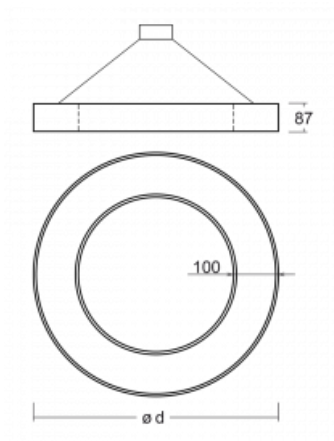

Luminaire

Rotao100

127-5FOI-10GEE/830, W

Technical drawing

Type of installation	Suspended
Light distribution	Direct
Luminaire shape	Circular
Colour of the luminaires	White
Material	Aluminium
Lifetime	L80/B20 50 000 hours
Warranty	5 years
Description of luminaires	Luminaire suspended
item description	White ceiling cup and cable
Dimensions	ø 3000 mm × 87 mm
Weight	32.7 kg
Light source	LED MODUL
DIR optical system	Microprisma
Luminous flux*	11220 lm
Colour Temperature	3000 K warm white
Luminous efficacy	88 lm/W
MacAdam Light source	3
Colour rendering index	80
UGR max. X=4H Y=8H, ρ=70,50,20	17.7

Curve

Luminaire power input* 128.1 W

Connection of the luminaires ON/OFF

Electrical voltage 220-240V

Frequency 50/60Hz

⊕ CE IP 20

*±10 %

Downloads