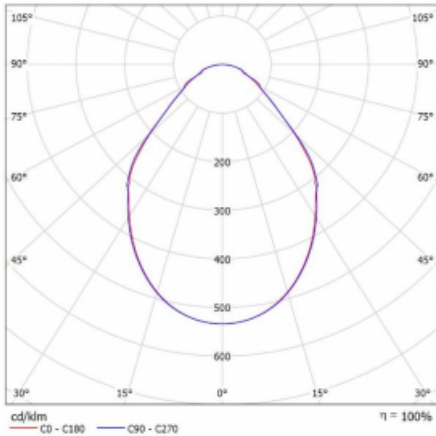

Luminaire

Rotao100

127-5FOI-10GED/840, S

Type of installation	Suspended
Light distribution	Direct
Luminaire shape	Circular
Colour of the luminaires	Silver
Material	Aluminium
Lifetime	L80/B20 50 000 hours
Warranty	5 years
Description of luminaires	Luminaire suspended
Dimensions	∅ 3000 mm × 87 mm
Weight	32.7 kg
Light source	LED MODUL

Curve

Type of optical system	Microprisma
Luminous flux*	11800 lm
Colour Temperature	4000 K cool white
Luminous efficacy	92 lm/W
MacAdam Light source	3
Colour rendering index	80
UGR max. X=4H Y=8H, ρ=70,50,20	17.8