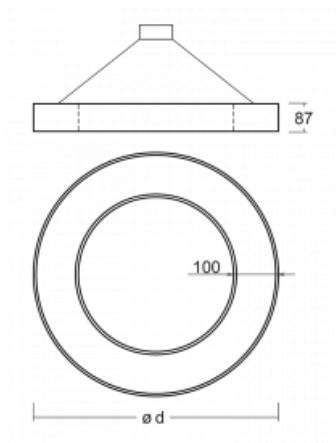

Luminaire

Rotao100

127-5F0I-10GED/830, W

Technical drawing

Type of installation	Suspended
Light distribution	Direct
Luminaire shape	Circular
Colour of the luminaires	White
Material	Aluminium
Lifetime	L80/B20 50 000 hours
Warranty	5 years
Description of luminaires	Luminaire suspended
item description	White ceiling cup and cable
Dimensions	ø 3000 mm × 87 mm
Weight	32.7 kg
Light source	LED MODUL
DIR optical system	Microprisma
Luminous flux*	11220 lm
Colour Temperature	3000 K warm white
Luminous efficacy	88 lm/W
MacAdam Light source	3
Colour rendering index	80
UGR max. X=4H Y=8H, ρ=70,50,20	17.7

Curve

Luminaire power input* 128.1 W

Connection of the luminaires DALI

Electrical voltage 220-240V

Frequency 50/60Hz

⊕ CE IP 20

*±10 %

Downloads