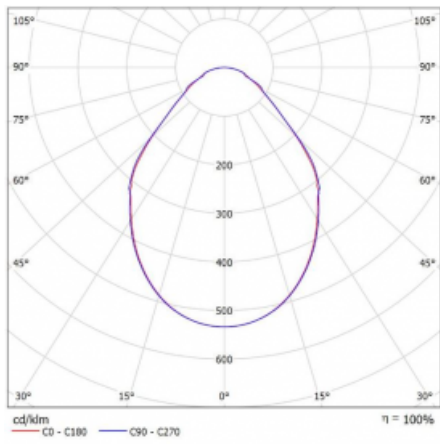

Luminaire

Rotao100

127-5F0I-10GED/830, B

Technical drawing

Type of installation	Suspended
Light distribution	Direct
Luminaire shape	Circular
Colour of the luminaires	Black
Material	Aluminium
Lifetime	L80/B20 50 000 hours
Warranty	5 years
Description of luminaires	Luminaire suspended
Dimensions	ø 3000 mm × 87 mm
Weight	32.7 kg
Light source	LED MODUL
Type of optical system	Microprisma
Luminous flux*	11220 lm
Colour Temperature	3000 K warm white
Luminous efficacy	88 lm/W
MacAdam Light source	3
Colour rendering index	80
UGR max. X=4H Y=8H, $\rho=70,50,20$	17.7

Curve

Luminaire power input* 128.1 W

Connection of the luminaires DALI

Electrical voltage 220-240V

Frequency 50/60Hz

⊕ CE IP 20

*±10 %

Downloads