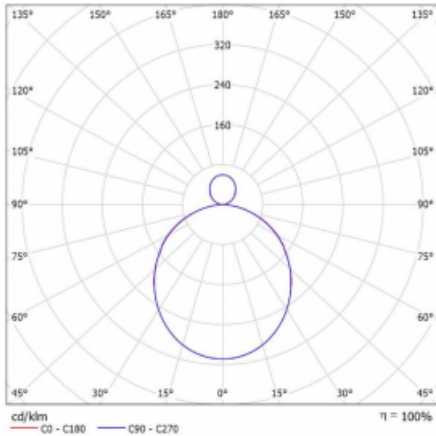

# Rotao100

127-5E1K-10GGE/840, B

Type of installation	Suspended
Light distribution	Direct-indirect
Luminaire shape	Circular
Colour of the luminaires	Black
Material	Aluminium
Lifetime	L80/B20 50 000 hours
Warranty	5 years
Description of luminaires	Luminaire suspended
Dimensions	∅ 2500 mm × 87 mm
Light source	LED MODUL

## Curve

Type of optical system	Opal diffuser
Luminous flux*	19950 lm
Colour Temperature	4000 K cool white
Luminous efficacy	111 lm/W
MacAdam Light source	3
Colour rendering index	80
UGR max. X=4H Y=8H, ρ=70,50,20	22.2