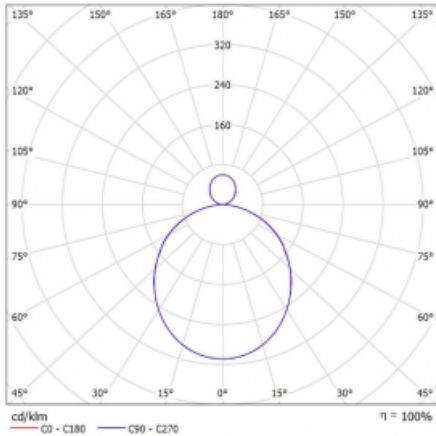

Luminaire

Rotao100

127-5E1K-10GEE/840, W

Type of installation	Suspended
Light distribution	Direct-indirect
Luminaire shape	Circular
Colour of the luminaires	White
Material	Aluminium
Lifetime	L80/B20 50 000 hours
Warranty	5 years
Description of luminaires	Luminaire suspended
item description	White ceiling cup and cable
Dimensions	ø 2500 mm × 87 mm
Light source	LED MODUL

Curve

DIR optical system	Opal diffuser
INDIR optical system	Opal cover
Luminous flux*	14660 lm
Colour Temperature	4000 K cool white
Luminous efficacy	114 lm/W
MacAdam Light source	3
Colour rendering index	80
UGR max. X=4H Y=8H, ρ=70,50,20	21.2

Luminaire power input*	128.1 W
Connection of the luminaires	ON/OFF
Electrical voltage	220-240V
Frequency	50/60Hz

 **CE** IP 20

*±10 %

Downloads

Installation instructions

Photos