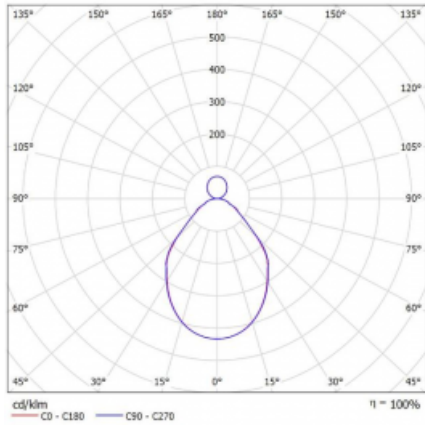

Luminaire

Rotao100

127-5E1I-10GGE/840, S

Technical drawing

Type of installation	Suspended
Light distribution	Direct-indirect
Luminaire shape	Circular
Colour of the luminaires	Silver
Material	Aluminium
Lifetime	L80/B20 50 000 hours
Warranty	5 years
Description of luminaires	Luminaire suspended
Dimensions	ø 2500 mm × 87 mm
Light source	LED MODUL
Type of optical system	Microprisma
Luminous flux*	16330 lm
Colour Temperature	4000 K cool white
Luminous efficacy	91 lm/W
MacAdam Light source	3
Colour rendering index	80
UGR max. X=4H Y=8H, ρ=70,50,20	17.4

Curve

Luminaire power input* 179.7 W

Connection of the luminaires ON/OFF

Electrical voltage 220-240V

Frequency 50/60Hz

⊕ CE IP 20

*±10 %

Downloads