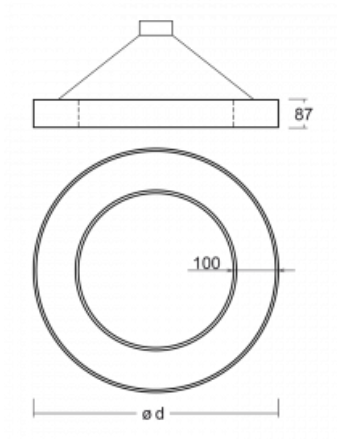

Luminaire

Rotao100

127-5E1I-10GGE/840, S

Technical drawing

Type of installation	Suspended
Light distribution	Direct-indirect
Luminaire shape	Circular
Colour of the luminaires	Silver
Material	Aluminium
Lifetime	L80/B20 50 000 hours
Warranty	5 years
Description of luminaires	Luminaire suspended
Dimensions	ø 2500 mm × 87 mm
Light source	LED MODUL
Type of optical system	Microprisma
Luminous flux*	16330 lm
Colour Temperature	4000 K cool white
Luminous efficacy	91 lm/W
MacAdam Light source	3
Colour rendering index	80
UGR max. X=4H Y=8H, ρ=70,50,20	17.4

Curve

Luminaire power input* 179.7 W

Connection of the luminaires ON/OFF

Electrical voltage 220-240V

Frequency 50/60Hz

⊕ CE IP 20

*±10 %

Downloads