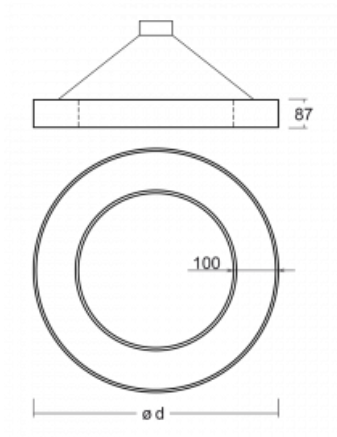

Luminaire

Rotao100

127-5E1I-10GGE/840, B

Technical drawing

Type of installation	Suspended
Light distribution	Direct-indirect
Luminaire shape	Circular
Colour of the luminaires	Black
Material	Aluminium
Lifetime	L80/B20 50 000 hours
Warranty	5 years
Description of luminaires	Luminaire suspended
Dimensions	ø 2500 mm × 87 mm
Light source	LED MODUL
Type of optical system	Microprisma
Luminous flux*	16330 lm
Colour Temperature	4000 K cool white
Luminous efficacy	91 lm/W
MacAdam Light source	3
Colour rendering index	80
UGR max. X=4H Y=8H, ρ=70,50,20	17.4

Curve

Luminaire power input* 179.7 W

Connection of the luminaires ON/OFF

Electrical voltage 220-240V

Frequency 50/60Hz

⊕ CE IP 20

*±10 %

Downloads