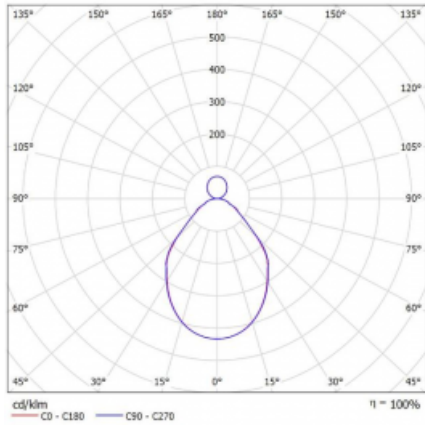

Luminaire

Rotao100

127-5E1I-10GGE/830, W

Technical drawing

Type of installation	Suspended
Light distribution	Direct-indirect
Luminaire shape	Circular
Colour of the luminaires	White
Material	Aluminium
Lifetime	L80/B20 50 000 hours
Warranty	5 years
Description of luminaires	Luminaire suspended
Dimensions	ø 2500 mm × 87 mm
Light source	LED MODUL
Type of optical system	Microprisma
Luminous flux*	15540 lm
Colour Temperature	3000 K warm white
Luminous efficacy	86 lm/W
MacAdam Light source	3
Colour rendering index	80
UGR max. X=4H Y=8H, ρ=70,50,20	17.2

Curve

Luminaire power input* 179.7 W

Connection of the luminaires ON/OFF

Electrical voltage 220-240V

Frequency 50/60Hz

⊕ CE IP 20

*±10 %

Downloads