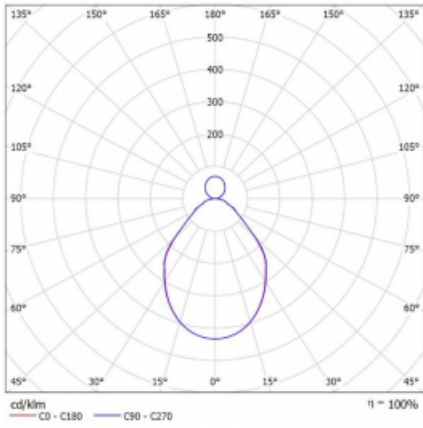

# Rotao100

127-5E1I-10GGD/830, W

**Technical drawing**

Type of installation	Suspended
Light distribution	Direct-indirect
Luminaire shape	Circular
Colour of the luminaires	White
Material	Aluminium
Lifetime	L80/B20 50 000 hours
Warranty	5 years
Description of luminaires	Luminaire suspended
Dimensions	ø 2500 mm × 87 mm
Light source	LED MODUL
Type of optical system	Microprisma
Luminous flux*	15540 lm
Colour Temperature	3000 K warm white
Luminous efficacy	86 lm/W
MacAdam Light source	3
Colour rendering index	80
UGR max. X=4H Y=8H, ρ=70,50,20	17.2

## Curve

Luminaire power input\* 179.7 W

Connection of the luminaires DALI

Electrical voltage 220-240V

Frequency 50/60Hz

⊕ CE IP 20

\*±10 %