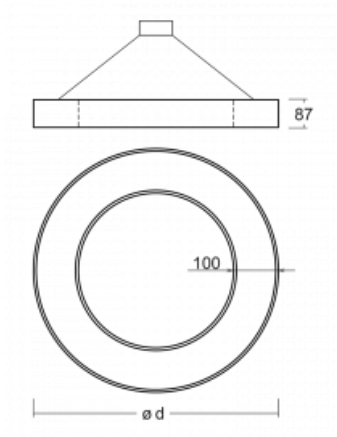

Luminaire

Rotao100

127-5E1I-10GGD/830, S

Technical drawing

Type of installation	Suspended
Light distribution	Direct-indirect
Luminaire shape	Circular
Colour of the luminaires	Silver
Material	Aluminium
Lifetime	L80/B20 50 000 hours
Warranty	5 years
Description of luminaires	Luminaire suspended
Dimensions	ø 2500 mm × 87 mm
Light source	LED MODUL
Type of optical system	Microprisma
Luminous flux*	15540 lm
Colour Temperature	3000 K warm white
Luminous efficacy	86 lm/W
MacAdam Light source	3
Colour rendering index	80
UGR max. X=4H Y=8H, ρ=70,50,20	17.2

Curve

Luminaire power input* 179.7 W

Connection of the luminaires DALI

Electrical voltage 220-240V

Frequency 50/60Hz

⊕ CE IP 20

*±10 %

Downloads