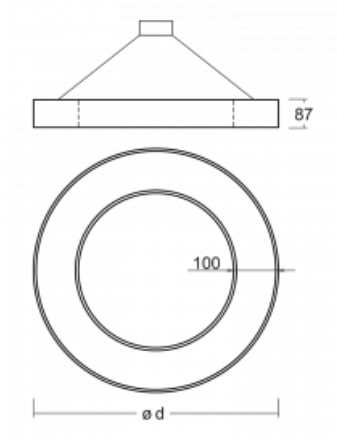

# Rotao100

127-5E1I-10GGD/830, B

**Technical drawing**

Type of installation	Suspended
Light distribution	Direct-indirect
Luminaire shape	Circular
Colour of the luminaires	Black
Material	Aluminium
Lifetime	L80/B20 50 000 hours
Warranty	5 years
Description of luminaires	Luminaire suspended
Dimensions	ø 2500 mm × 87 mm
Light source	LED MODUL
Type of optical system	Microprisma
Luminous flux*	15540 lm
Colour Temperature	3000 K warm white
Luminous efficacy	86 lm/W
MacAdam Light source	3
Colour rendering index	80
UGR max. X=4H Y=8H, ρ=70,50,20	17.2

## Curve

Luminaire power input\* 179.7 W

Connection of the luminaires DALI

Electrical voltage 220-240V

Frequency 50/60Hz

⊕ CE IP 20

\*±10 %