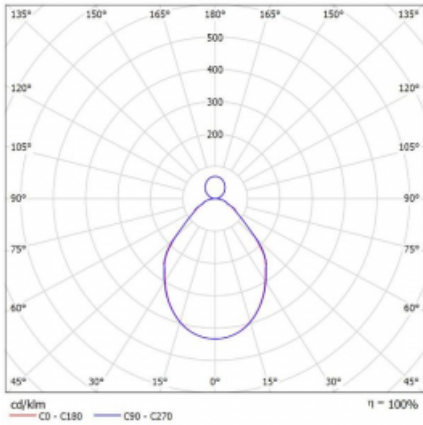

# Rotao100

127-5E1I-10GEE/840, W

**Technical drawing**

Type of installation	Suspended
Light distribution	Direct-indirect
Luminaire shape	Circular
Colour of the luminaires	White
Material	Aluminium
Lifetime	L80/B20 50 000 hours
Warranty	5 years
Description of luminaires	Luminaire suspended
Dimensions	ø 2500 mm × 87 mm
Light source	LED MODUL
Type of optical system	Microprisma
Luminous flux*	12000 lm
Colour Temperature	4000 K cool white
Luminous efficacy	94 lm/W
MacAdam Light source	3
Colour rendering index	80
UGR max. X=4H Y=8H, ρ=70,50,20	16.4

## Curve

Luminaire power input\* 128.1 W

Connection of the luminaires ON/OFF

Electrical voltage 220-240V

Frequency 50/60Hz

⊕ CE IP 20

\*±10 %