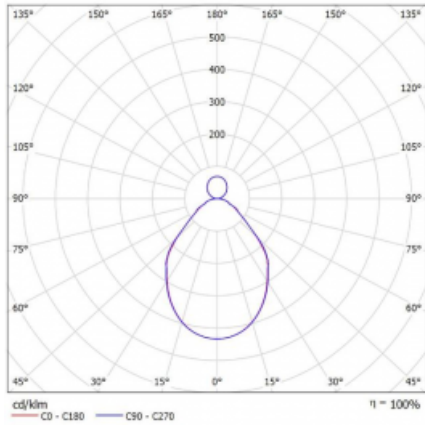

Luminaire

Rotao100

127-5E1I-10GEE/840, B

Technical drawing

Type of installation	Suspended
Light distribution	Direct-indirect
Luminaire shape	Circular
Colour of the luminaires	Black
Material	Aluminium
Lifetime	L80/B20 50 000 hours
Warranty	5 years
Description of luminaires	Luminaire suspended
Dimensions	ø 2500 mm × 87 mm
Light source	LED MODUL
Type of optical system	Microprisma
Luminous flux*	12000 lm
Colour Temperature	4000 K cool white
Luminous efficacy	94 lm/W
MacAdam Light source	3
Colour rendering index	80
UGR max. X=4H Y=8H, ρ=70,50,20	16.4

Curve

Luminaire power input* 128.1 W

Connection of the luminaires ON/OFF

Electrical voltage 220-240V

Frequency 50/60Hz

⊕ CE IP 20

*±10 %

Downloads