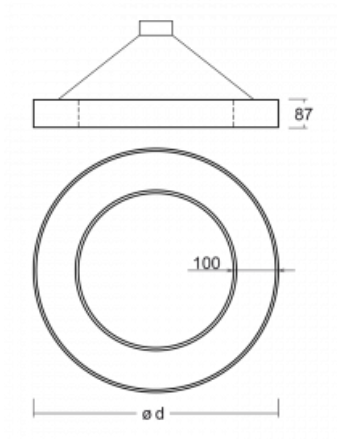

Luminaire

Rotao100

127-5E1I-10GEE/840, B

Technical drawing

Type of installation	Suspended
Light distribution	Direct-indirect
Luminaire shape	Circular
Colour of the luminaires	Black
Material	Aluminium
Lifetime	L80/B20 50 000 hours
Warranty	5 years
Description of luminaires	Luminaire suspended
Dimensions	ø 2500 mm × 87 mm
Light source	LED MODUL
Type of optical system	Microprisma
Luminous flux*	12000 lm
Colour Temperature	4000 K cool white
Luminous efficacy	94 lm/W
MacAdam Light source	3
Colour rendering index	80
UGR max. X=4H Y=8H, ρ=70,50,20	16.4

Curve

Luminaire power input* 128.1 W

Connection of the luminaires ON/OFF

Electrical voltage 220-240V

Frequency 50/60Hz

⊕ CE IP 20

*±10 %

Downloads