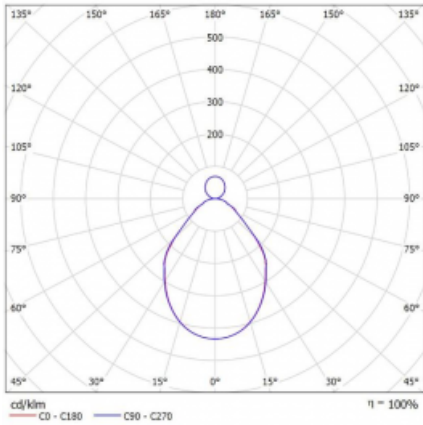

Luminaire

Rotao100

127-5E1I-10GEE/830, W

Technical drawing

Type of installation	Suspended
Light distribution	Direct-indirect
Luminaire shape	Circular
Colour of the luminaires	White
Material	Aluminium
Lifetime	L80/B20 50 000 hours
Warranty	5 years
Description of luminaires	Luminaire suspended
Dimensions	ø 2500 mm × 87 mm
Light source	LED MODUL
Type of optical system	Microprisma
Luminous flux*	11410 lm
Colour Temperature	3000 K warm white
Luminous efficacy	89 lm/W
MacAdam Light source	3
Colour rendering index	80
UGR max. X=4H Y=8H, ρ=70,50,20	16.2

Curve

Luminaire power input* 128.1 W

Connection of the luminaires ON/OFF

Electrical voltage 220-240V

Frequency 50/60Hz

⊕ CE IP 20

*±10 %

Downloads