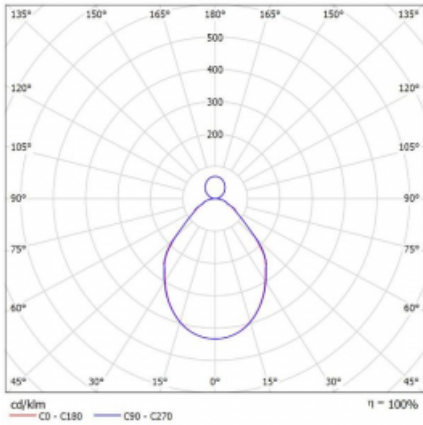

# Rotao100

127-5E1I-10GEE/830, B

**Technical drawing**

Type of installation	Suspended
Light distribution	Direct-indirect
Luminaire shape	Circular
Colour of the luminaires	Black
Material	Aluminium
Lifetime	L80/B20 50 000 hours
Warranty	5 years
Description of luminaires	Luminaire suspended
Dimensions	ø 2500 mm × 87 mm
Light source	LED MODUL
Type of optical system	Microprisma
Luminous flux*	11410 lm
Colour Temperature	3000 K warm white
Luminous efficacy	89 lm/W
MacAdam Light source	3
Colour rendering index	80
UGR max. X=4H Y=8H, ρ=70,50,20	16.2

## Curve

Luminaire power input\* 128.1 W

Connection of the luminaires ON/OFF

Electrical voltage 220-240V

Frequency 50/60Hz

⊕ CE IP 20

\*±10 %