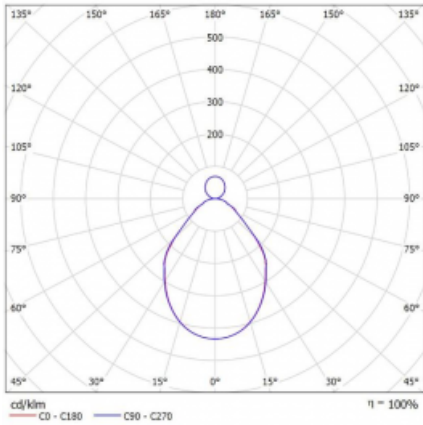

# Rotao100

127-5E1I-10GED/830, W

**Technical drawing**

Type of installation	Suspended
Light distribution	Direct-indirect
Luminaire shape	Circular
Colour of the luminaires	White
Material	Aluminium
Lifetime	L80/B20 50 000 hours
Warranty	5 years
Description of luminaires	Luminaire suspended
Dimensions	ø 2500 mm × 87 mm
Light source	LED MODUL
Type of optical system	Microprisma
Luminous flux*	11410 lm
Colour Temperature	3000 K warm white
Luminous efficacy	89 lm/W
MacAdam Light source	3
Colour rendering index	80
UGR max. X=4H Y=8H, ρ=70,50,20	16.2

## Curve

Luminaire power input\* 128.1 W

Connection of the luminaires DALI

Electrical voltage 220-240V

Frequency 50/60Hz

⊕ CE IP 20

\*±10 %