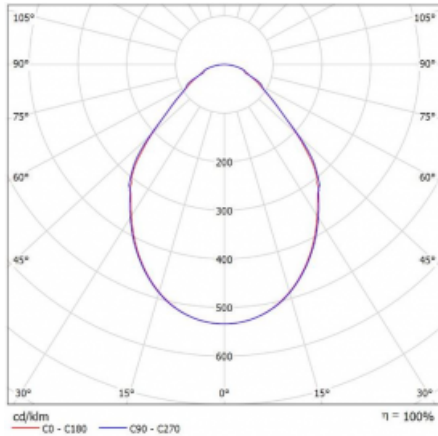

Luminaire

Rotao100

127-5E0I-10GGE/840, W

Type of installation	Suspended
Light distribution	Direct
Luminaire shape	Circular
Colour of the luminaires	White
Material	Aluminium
Lifetime	L80/B20 50 000 hours
Warranty	5 years
Description of luminaires	Luminaire suspended
item description	White ceiling cup and cable
Dimensions	ø 2500 mm × 87 mm
Light source	LED MODUL

Curve

DIR optical system	Microprisma
Luminous flux*	13140 lm
Colour Temperature	4000 K cool white
Luminous efficacy	89 lm/W
MacAdam Light source	3
Colour rendering index	80
UGR max. X=4H Y=8H, ρ=70,50,20	18,9