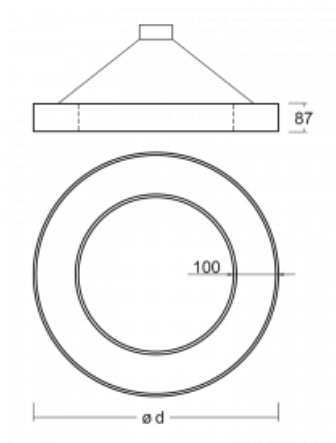

Luminaire

Rotao100

127-5E0I-10GGE/830, W

Technical drawing

Type of installation	Suspended
Light distribution	Direct
Luminaire shape	Circular
Colour of the luminaires	White
Material	Aluminium
Lifetime	L80/B20 50 000 hours
Warranty	5 years
Description of luminaires	Luminaire suspended
Dimensions	ø 2500 mm × 87 mm
Light source	LED MODUL
Type of optical system	Microprisma
Luminous flux*	12510 lm
Colour Temperature	3000 K warm white
Luminous efficacy	85 lm/W
MacAdam Light source	3
Colour rendering index	80
UGR max. X=4H Y=8H, ρ=70,50,20	18.7

Curve

Luminaire power input* 147 W

Connection of the luminaires ON/OFF

Electrical voltage 220-240V

Frequency 50/60Hz

⊕ CE IP 20

* $\pm 10\%$

Downloads