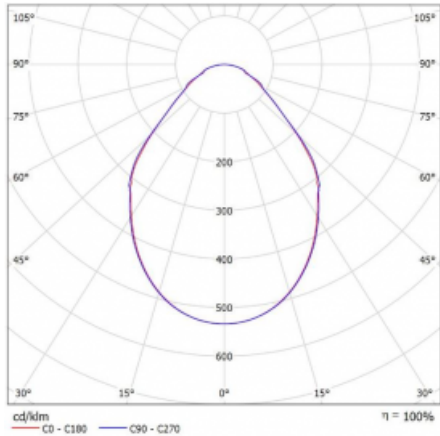

Luminaire

Rotao100

127-5E0I-10GGD/840, W

Curve

Type of installation	Suspended
Light distribution	Direct
Luminaire shape	Circular
Colour of the luminaires	White
Material	Aluminium
Lifetime	L80/B20 50 000 hours
Warranty	5 years
Description of luminaires	Luminaire suspended
Dimensions	∅ 2500 mm × 87 mm
Light source	LED MODUL
Type of optical system	Microprisma
Luminous flux*	13140 lm
Colour Temperature	4000 K cool white
Luminous efficacy	89 lm/W
MacAdam Light source	3
Colour rendering index	80
UGR max. X=4H Y=8H, ρ=70,50,20	18.9

Luminaire power input*	147 W
Connection of the luminaires	DALI
Electrical voltage	220-240V
Frequency	50/60Hz

  IP 20

*±10 %

Downloads

Installation instructions

Photos