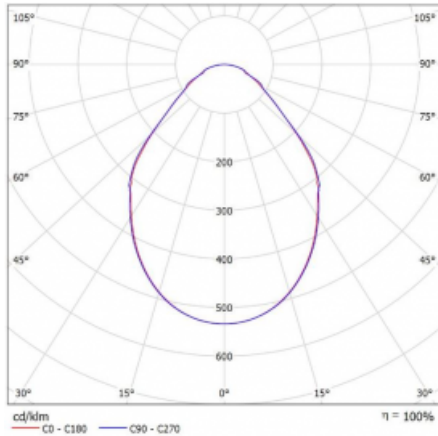

# Rotao100

127-5E0I-10GGD/830, W

**Curve**

Type of installation	Suspended
Light distribution	Direct
Luminaire shape	Circular
Colour of the luminaires	White
Material	Aluminium
Lifetime	L80/B20 50 000 hours
Warranty	5 years
Description of luminaires	Luminaire suspended
Dimensions	∅ 2500 mm × 87 mm
Light source	LED MODUL
Type of optical system	Microprisma
Luminous flux*	12510 lm
Colour Temperature	3000 K warm white
Luminous efficacy	85 lm/W
MacAdam Light source	3
Colour rendering index	80
UGR max. X=4H Y=8H, ρ=70,50,20	18.7