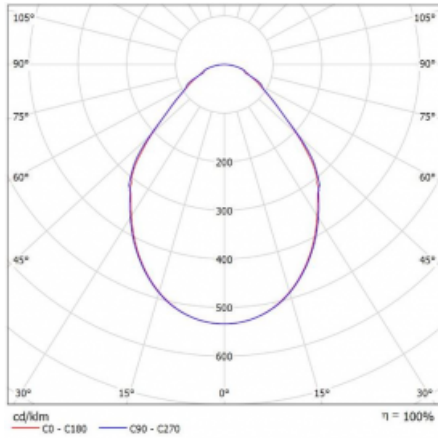

Luminaire

Rotao100

127-5E0I-10GEE/840, S

Curve

Type of installation	Suspended
Light distribution	Direct
Luminaire shape	Circular
Colour of the luminaires	Silver
Material	Aluminium
Lifetime	L80/B20 50 000 hours
Warranty	5 years
Description of luminaires	Luminaire suspended
Dimensions	∅ 2500 mm × 87 mm
Light source	LED MODUL
Type of optical system	Microprisma
Luminous flux*	9650 lm
Colour Temperature	4000 K cool white
Luminous efficacy	92 lm/W
MacAdam Light source	3
Colour rendering index	80
UGR max. X=4H Y=8H, ρ=70,50,20	17.8

Luminaire power input* 104.8 W

Connection of the luminaires ON/OFF

Electrical voltage 220-240V

Frequency 50/60Hz

 **CE** IP 20

*±10 %

Downloads

Installation instructions