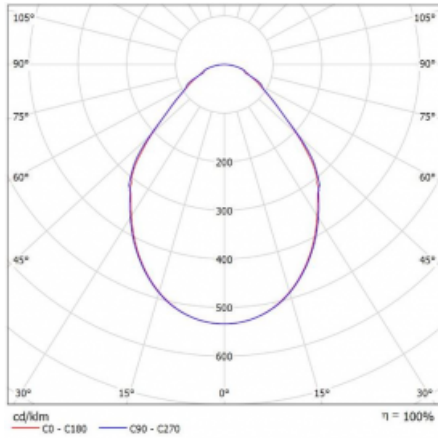

Luminaire

Rotao100

127-5E0I-10GEE/830, B

Curve

Type of installation	Suspended
Light distribution	Direct
Luminaire shape	Circular
Colour of the luminaires	Black
Material	Aluminium
Lifetime	L80/B20 50 000 hours
Warranty	5 years
Description of luminaires	Luminaire suspended
Dimensions	∅ 2500 mm × 87 mm
Light source	LED MODUL
Type of optical system	Microprisma
Luminous flux*	9180 lm
Colour Temperature	3000 K warm white
Luminous efficacy	88 lm/W
MacAdam Light source	3
Colour rendering index	80
UGR max. X=4H Y=8H, ρ=70,50,20	17.6