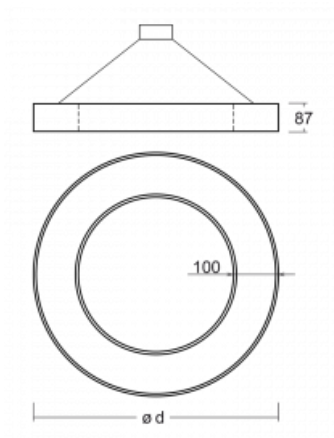

# Rotao100

127-5E0I-10GED/840, W

**Technical drawing**

Type of installation	Suspended
Light distribution	Direct
Luminaire shape	Circular
Colour of the luminaires	White
Material	Aluminium
Lifetime	L80/B20 50 000 hours
Warranty	5 years
Description of luminaires	Luminaire suspended
item description	White ceiling cup and cable
Dimensions	ø 2500 mm × 87 mm
Light source	LED MODUL
DIR optical system	Microprisma
Luminous flux*	9650 lm
Colour Temperature	4000 K cool white
Luminous efficacy	92 lm/W
MacAdam Light source	3
Colour rendering index	80
UGR max. X=4H Y=8H, ρ=70,50,20	17.8

## Curve

Luminaire power input\* 104.8 W

Connection of the luminaires DALI

Electrical voltage 220-240V

Frequency 50/60Hz

⊕ CE IP 20

\*±10 %