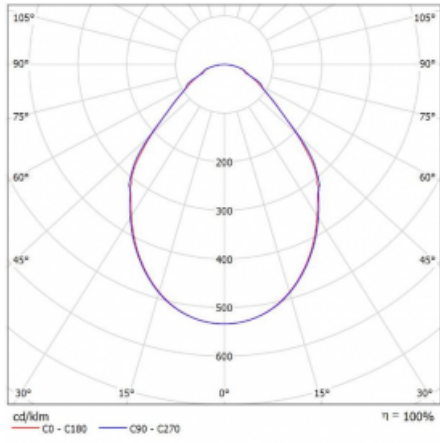

Luminaire

Rotao100

127-5E0I-10GED/840, W

Technical drawing

Type of installation	Suspended
Light distribution	Direct
Luminaire shape	Circular
Colour of the luminaires	White
Material	Aluminium
Lifetime	L80/B20 50 000 hours
Warranty	5 years
Description of luminaires	Luminaire suspended
Dimensions	ø 2500 mm × 87 mm
Light source	LED MODUL
Type of optical system	Microprisma
Luminous flux*	9650 lm
Colour Temperature	4000 K cool white
Luminous efficacy	92 lm/W
MacAdam Light source	3
Colour rendering index	80
UGR max. X=4H Y=8H, ρ=70,50,20	17.8

Curve

Luminaire power input* 104.8 W

Connection of the luminaires DALI

Electrical voltage 220-240V

Frequency 50/60Hz

⊕ CE IP 20

*±10 %

Downloads