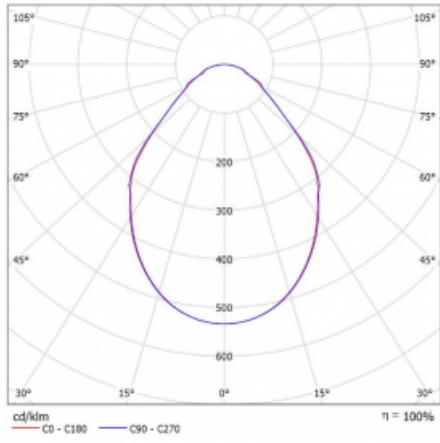

# Rotao100

127-5E0I-10GED/840, W

**Technical drawing**

Type of installation	Suspended
Light distribution	Direct
Luminaire shape	Circular
Colour of the luminaires	White
Material	Aluminium
Lifetime	L80/B20 50 000 hours
Warranty	5 years
Description of luminaires	Luminaire suspended
item description	White ceiling cup and cable
Dimensions	ø 2500 mm × 87 mm
Light source	LED MODUL
DIR optical system	Microprisma
Luminous flux*	9650 lm
Colour Temperature	4000 K cool white
Luminous efficacy	92 lm/W
MacAdam Light source	3
Colour rendering index	80
UGR max. X=4H Y=8H, ρ=70,50,20	17.8

## Curve

Luminaire power input\* 104.8 W

Connection of the luminaires DALI

Electrical voltage 220-240V

Frequency 50/60Hz

⊕ CE IP 20

\*±10 %