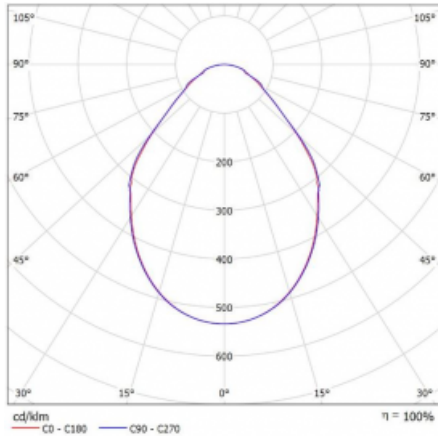

# Rotao100

127-5E0I-10GED/830, W

**Curve**

Type of installation	Suspended
Light distribution	Direct
Luminaire shape	Circular
Colour of the luminaires	White
Material	Aluminium
Lifetime	L80/B20 50 000 hours
Warranty	5 years
Description of luminaires	Luminaire suspended
Dimensions	∅ 2500 mm × 87 mm
Light source	LED MODUL

Type of optical system	Microprisma
Luminous flux*	9180 lm
Colour Temperature	3000 K warm white
Luminous efficacy	88 lm/W
MacAdam Light source	3
Colour rendering index	80
UGR max. X=4H Y=8H, ρ=70,50,20	17.6