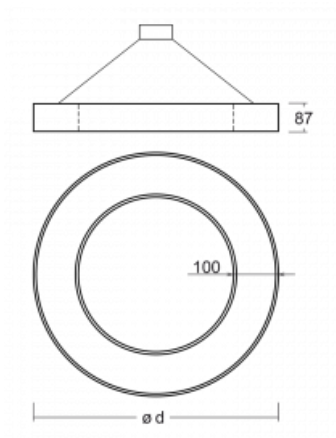

Luminaire

Rotao100

127-5E0I-10GED/830, B

Technical drawing

Type of installation	Suspended
Light distribution	Direct
Luminaire shape	Circular
Colour of the luminaires	Black
Material	Aluminium
Lifetime	L80/B20 50 000 hours
Warranty	5 years
Description of luminaires	Luminaire suspended
Dimensions	ø 2500 mm × 87 mm
Weight	33 kg
Light source	LED MODUL
Type of optical system	Microprisma
Luminous flux*	9180 lm
Colour Temperature	3000 K warm white
Luminous efficacy	88 lm/W
MacAdam Light source	3
Colour rendering index	80
UGR max. X=4H Y=8H, $\rho=70,50,20$	17.6

Curve

Luminaire power input* 104.8 W

Connection of the luminaires DALI

Electrical voltage 220-240V

Frequency 50/60Hz

⊕ CE IP 20

*±10 %

Downloads