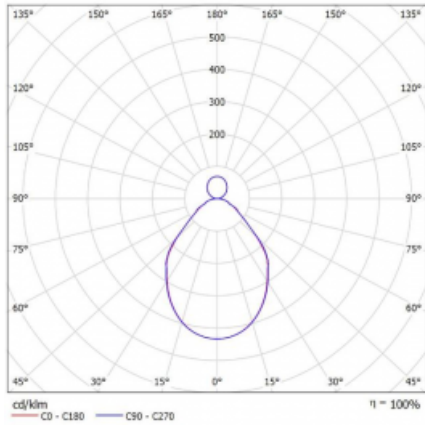

# Rotao100

127-5D1I-10GGE/830, W

**Technical drawing**

Type of installation	Suspended
Light distribution	Direct-indirect
Luminaire shape	Circular
Colour of the luminaires	White
Material	Aluminium
Lifetime	L80/B20 50 000 hours
Warranty	5 years
Description of luminaires	Luminaire suspended
Dimensions	ø 2000 mm × 87 mm
Light source	LED MODUL
Type of optical system	Microprisma
Luminous flux*	13110 lm
Colour Temperature	3000 K warm white
Luminous efficacy	87 lm/W
MacAdam Light source	3
Colour rendering index	80
UGR max. X=4H Y=8H, ρ=70,50,20	17

## Curve

Luminaire power input\* 151.1 W

Connection of the luminaires ON/OFF

Electrical voltage 220-240V

Frequency 50/60Hz

⊕ CE IP 20

\*±10 %