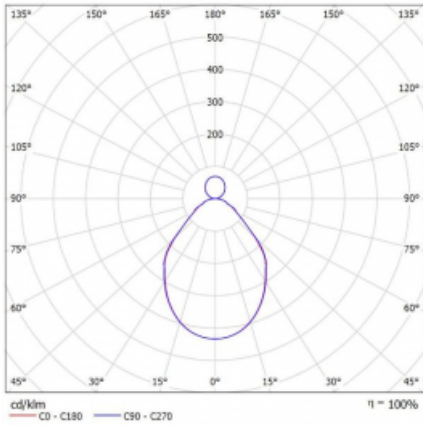

Luminaire

Rotao100

127-5D1I-10GGD/840, W

Technical drawing

Type of installation	Suspended
Light distribution	Direct-indirect
Luminaire shape	Circular
Colour of the luminaires	White
Material	Aluminium
Lifetime	L80/B20 50 000 hours
Warranty	5 years
Description of luminaires	Luminaire suspended
Dimensions	ø 2000 mm × 87 mm
Light source	LED MODUL
Type of optical system	Microprisma
Luminous flux*	13770 lm
Colour Temperature	4000 K cool white
Luminous efficacy	91 lm/W
MacAdam Light source	3
Colour rendering index	80
UGR max. X=4H Y=8H, ρ=70,50,20	17.2

Curve

Luminaire power input* 151.1 W

Connection of the luminaires DALI

Electrical voltage 220-240V

Frequency 50/60Hz

⊕ CE IP 20

*±10 %

Downloads