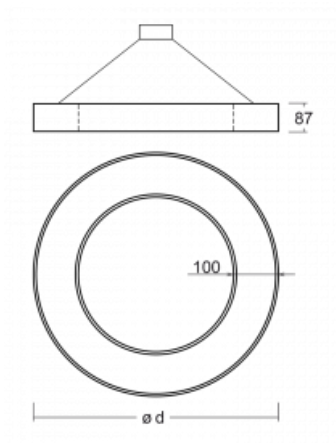

Luminaire

Rotao100

127-5D1I-10GGD/840, W

Technical drawing

Type of installation	Suspended
Light distribution	Direct-indirect
Luminaire shape	Circular
Colour of the luminaires	White
Material	Aluminium
Lifetime	L80/B20 50 000 hours
Warranty	5 years
Description of luminaires	Luminaire suspended
Dimensions	ø 2000 mm × 87 mm
Light source	LED MODUL
Type of optical system	Microprisma
Luminous flux*	13770 lm
Colour Temperature	4000 K cool white
Luminous efficacy	91 lm/W
MacAdam Light source	3
Colour rendering index	80
UGR max. X=4H Y=8H, ρ=70,50,20	17.2

Curve

Luminaire power input* 151.1 W

Connection of the luminaires DALI

Electrical voltage 220-240V

Frequency 50/60Hz

⊕ CE IP 20

*±10 %

Downloads