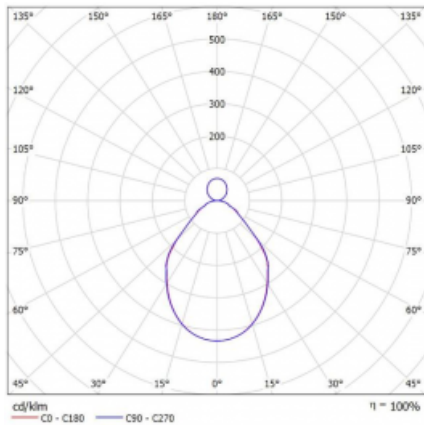

# Rotao100

127-5D1I-10GGD/830, W

Type of installation	Suspended
Light distribution	Direct-indirect
Luminaire shape	Circular
Colour of the luminaires	White
Material	Aluminium
Lifetime	L80/B20 50 000 hours
Warranty	5 years
Description of luminaires	Luminaire suspended
item description	White ceiling cup and cable
Dimensions	∅ 2000 mm × 87 mm
Light source	LED MODUL

**Curve**

DIR optical system	Microprisma
INDIR optical system	Opal cover
Luminous flux*	13110 lm
Colour Temperature	3000 K warm white
Luminous efficacy	87 lm/W
MacAdam Light source	3
Colour rendering index	80
UGR max. X=4H Y=8H, ρ=70,50,20	17