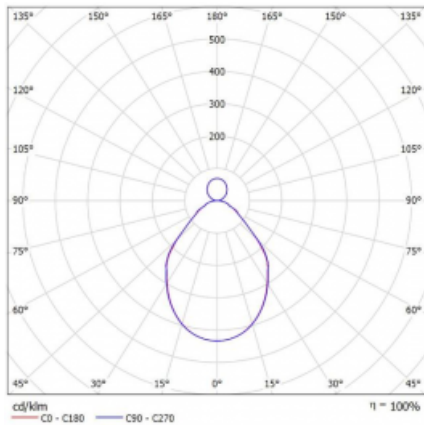

Luminaire

Rotao100

127-5D1I-10GEE/840, W

Type of installation	Suspended
Light distribution	Direct-indirect
Luminaire shape	Circular
Colour of the luminaires	White
Material	Aluminium
Lifetime	L80/B20 50 000 hours
Warranty	5 years
Description of luminaires	Luminaire suspended
item description	White ceiling cup and cable
Dimensions	∅ 2000 mm × 87 mm
Light source	LED MODUL

Curve

DIR optical system	Microprisma
INDIR optical system	Opal cover
Luminous flux*	10120 lm
Colour Temperature	4000 K cool white
Luminous efficacy	94 lm/W
MacAdam Light source	3
Colour rendering index	80
UGR max. X=4H Y=8H, ρ=70,50,20	16.1