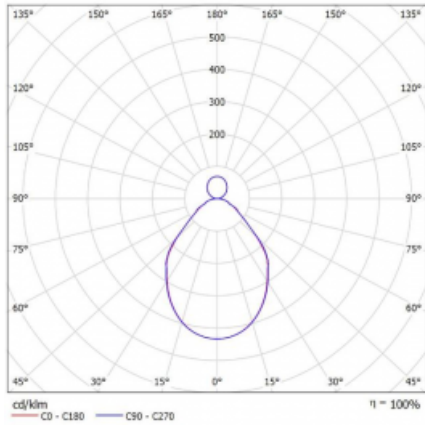

Luminaire

Rotao100

127-5D1I-10GEE/840, S

Technical drawing

Type of installation	Suspended
Light distribution	Direct-indirect
Luminaire shape	Circular
Colour of the luminaires	Silver
Material	Aluminium
Lifetime	L80/B20 50 000 hours
Warranty	5 years
Description of luminaires	Luminaire suspended
Dimensions	ø 2000 mm × 87 mm
Light source	LED MODUL
Type of optical system	Microprisma
Luminous flux*	10120 lm
Colour Temperature	4000 K cool white
Luminous efficacy	94 lm/W
MacAdam Light source	3
Colour rendering index	80
UGR max. X=4H Y=8H, ρ=70,50,20	16.1

Curve

Luminaire power input* 107.7 W

Connection of the luminaires ON/OFF

Electrical voltage 220-240V

Frequency 50/60Hz

⊕ CE IP 20

*±10 %

Downloads