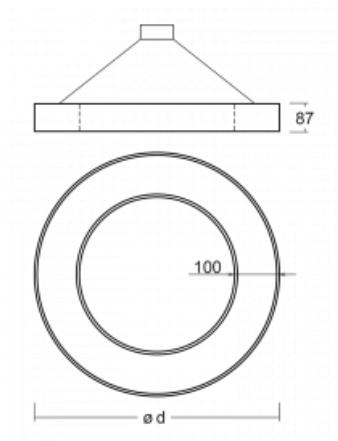

Luminaire

Rotao100

127-5D1I-10GEE/840, S

Technical drawing

Type of installation	Suspended
Light distribution	Direct-indirect
Luminaire shape	Circular
Colour of the luminaires	Silver
Material	Aluminium
Lifetime	L80/B20 50 000 hours
Warranty	5 years
Description of luminaires	Luminaire suspended
Dimensions	ø 2000 mm × 87 mm
Light source	LED MODUL
Type of optical system	Microprisma
Luminous flux*	10120 lm
Colour Temperature	4000 K cool white
Luminous efficacy	94 lm/W
MacAdam Light source	3
Colour rendering index	80
UGR max. X=4H Y=8H, ρ=70,50,20	16.1

Curve

Luminaire power input* 107.7 W

Connection of the luminaires ON/OFF

Electrical voltage 220-240V

Frequency 50/60Hz

⊕ CE IP 20

*±10 %

Downloads