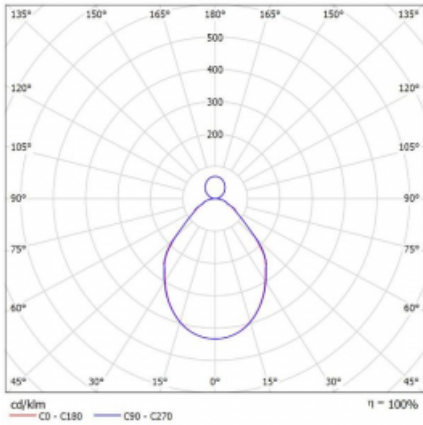

Luminaire

Rotao100

127-5D1I-10GEE/840, B

Technical drawing

Type of installation	Suspended
Light distribution	Direct-indirect
Luminaire shape	Circular
Colour of the luminaires	Black
Material	Aluminium
Lifetime	L80/B20 50 000 hours
Warranty	5 years
Description of luminaires	Luminaire suspended
Dimensions	ø 2000 mm × 87 mm
Light source	LED MODUL
Type of optical system	Microprisma
Luminous flux*	10120 lm
Colour Temperature	4000 K cool white
Luminous efficacy	94 lm/W
MacAdam Light source	3
Colour rendering index	80
UGR max. X=4H Y=8H, ρ=70,50,20	16.1

Curve

Luminaire power input* 107.7 W

Connection of the luminaires ON/OFF

Electrical voltage 220-240V

Frequency 50/60Hz

⊕ CE IP 20

*±10 %

Downloads