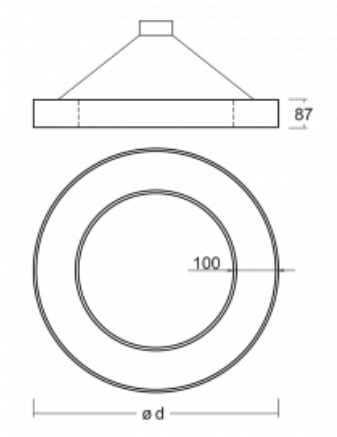

Luminaire

Rotao100

127-5D1I-10GEE/840, B

Technical drawing

Type of installation	Suspended
Light distribution	Direct-indirect
Luminaire shape	Circular
Colour of the luminaires	Black
Material	Aluminium
Lifetime	L80/B20 50 000 hours
Warranty	5 years
Description of luminaires	Luminaire suspended
Dimensions	ø 2000 mm × 87 mm
Light source	LED MODUL
Type of optical system	Microprisma
Luminous flux*	10120 lm
Colour Temperature	4000 K cool white
Luminous efficacy	94 lm/W
MacAdam Light source	3
Colour rendering index	80
UGR max. X=4H Y=8H, ρ=70,50,20	16.1

Curve

Luminaire power input* 107.7 W

Connection of the luminaires ON/OFF

Electrical voltage 220-240V

Frequency 50/60Hz

⊕ CE IP 20

*±10 %

Downloads