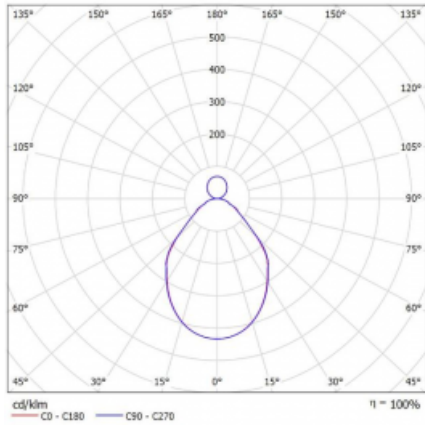

# Rotao100

127-5D1I-10GEE/830, W

**Technical drawing**

Type of installation	Suspended
Light distribution	Direct-indirect
Luminaire shape	Circular
Colour of the luminaires	White
Material	Aluminium
Lifetime	L80/B20 50 000 hours
Warranty	5 years
Description of luminaires	Luminaire suspended
Dimensions	ø 2000 mm × 87 mm
Light source	LED MODUL
Type of optical system	Microprisma
Luminous flux*	9620 lm
Colour Temperature	3000 K warm white
Luminous efficacy	89 lm/W
MacAdam Light source	3
Colour rendering index	80
UGR max. X=4H Y=8H, ρ=70,50,20	15.9

## Curve

Luminaire power input\* 107.7 W

Connection of the luminaires ON/OFF

Electrical voltage 220-240V

Frequency 50/60Hz

⊕ CE IP 20

\*±10 %