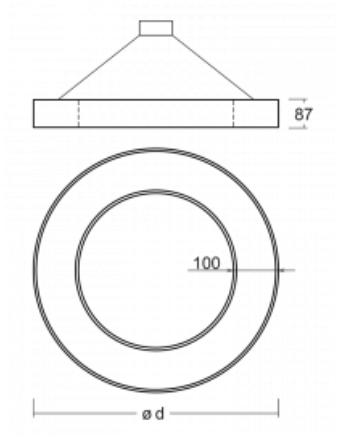

Luminaire

Rotao100

127-5D1I-10GED/830, S

Technical drawing

Type of installation	Suspended
Light distribution	Direct-indirect
Luminaire shape	Circular
Colour of the luminaires	Silver
Material	Aluminium
Lifetime	L80/B20 50 000 hours
Warranty	5 years
Description of luminaires	Luminaire suspended
Dimensions	ø 2000 mm × 87 mm
Light source	LED MODUL
Type of optical system	Microprisma
Luminous flux*	9620 lm
Colour Temperature	3000 K warm white
Luminous efficacy	89 lm/W
MacAdam Light source	3
Colour rendering index	80
UGR max. X=4H Y=8H, ρ=70,50,20	15.9

Curve

Luminaire power input* 107.7 W

Connection of the luminaires DALI

Electrical voltage 220-240V

Frequency 50/60Hz

⊕ CE IP 20

*±10 %

Downloads