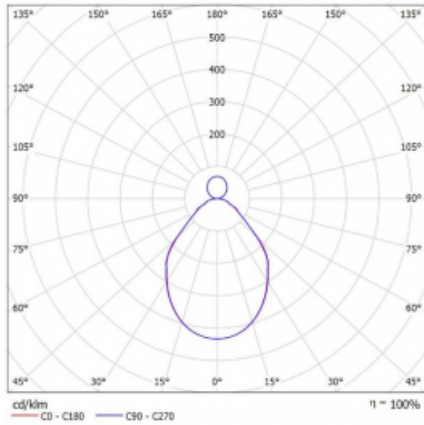

Luminaire

Rotao100

127-5D1I-10GED/830, S

Technical drawing

Type of installation	Suspended
Light distribution	Direct-indirect
Luminaire shape	Circular
Colour of the luminaires	Silver
Material	Aluminium
Lifetime	L80/B20 50 000 hours
Warranty	5 years
Description of luminaires	Luminaire suspended
Dimensions	ø 2000 mm × 87 mm
Light source	LED MODUL
Type of optical system	Microprisma
Luminous flux*	9620 lm
Colour Temperature	3000 K warm white
Luminous efficacy	89 lm/W
MacAdam Light source	3
Colour rendering index	80
UGR max. X=4H Y=8H, ρ=70,50,20	15.9

Curve

Luminaire power input* 107.7 W

Connection of the luminaires DALI

Electrical voltage 220-240V

Frequency 50/60Hz

⊕ CE IP 20

*±10 %

Downloads