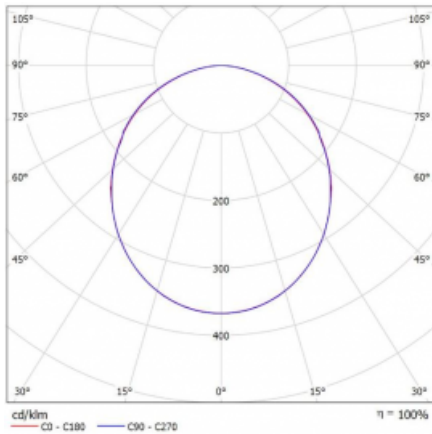

Luminaire

Rotao100

127-5D0K-10GGD/830, W

Type of installation	Suspended
Light distribution	Direct
Luminaire shape	Circular
Colour of the luminaires	White
Material	Aluminium
Lifetime	L80/B20 50 000 hours
Warranty	5 years
Description of luminaires	Luminaire suspended
item description	White ceiling cup and cable
Dimensions	ø 2000 mm × 87 mm
Light source	LED MODUL
DIR optical system	Opal diffuser
Luminous flux*	12510 lm
Colour Temperature	3000 K warm white
Luminous efficacy	106 lm/W
MacAdam Light source	3
Colour rendering index	80
UGR max. X=4H Y=8H, ρ=70,50,20	23.7

Curve

Luminaire power input* 118.4 W

Connection of the luminaires DALI

Electrical voltage 220-240V

Frequency 50/60Hz

  IP 20

*±10 %

Downloads