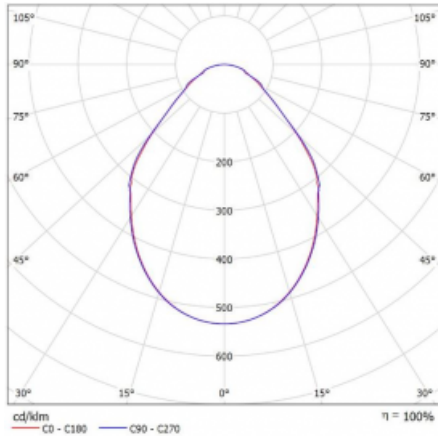

Luminaire

Rotao100

127-5D0I-10GGE/840, W

Type of installation	Suspended
Light distribution	Direct
Luminaire shape	Circular
Colour of the luminaires	White
Material	Aluminium
Lifetime	L80/B20 50 000 hours
Warranty	5 years
Description of luminaires	Luminaire suspended
Dimensions	ø 2000 mm × 87 mm
Weight	23.5 kg
Light source	LED MODUL

Curve

Type of optical system	Microprisma
Luminous flux*	10590 lm
Colour Temperature	4000 K cool white
Luminous efficacy	89 lm/W
MacAdam Light source	3
Colour rendering index	80
UGR max. X=4H	18.9
Y=8H, ρ=70,50,20	