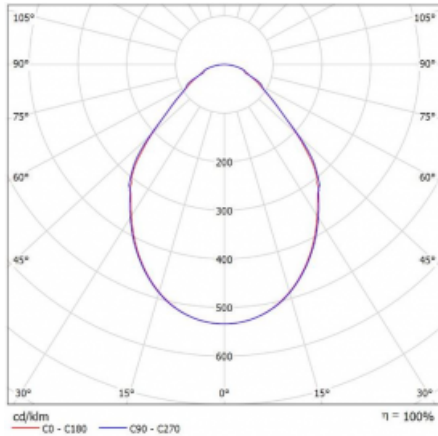

Luminaire

Rotao100

127-5D0I-10GGE/830, W

Type of installation	Suspended
Light distribution	Direct
Luminaire shape	Circular
Colour of the luminaires	White
Material	Aluminium
Lifetime	L80/B20 50 000 hours
Warranty	5 years
Description of luminaires	Luminaire suspended
item description	White ceiling cup and cable
Dimensions	ø 2000 mm × 87 mm
Light source	LED MODUL

Curve

DIR optical system	Microprisma
Luminous flux*	10080 lm
Colour Temperature	3000 K warm white
Luminous efficacy	85 lm/W
MacAdam Light source	3
Colour rendering index	80
UGR max. X=4H Y=8H, ρ=70,50,20	18.7