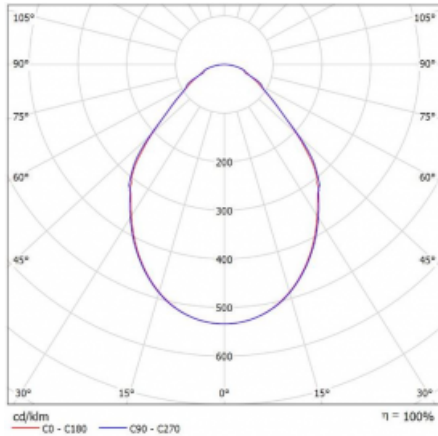

Luminaire

Rotao100

127-5D0I-10GGD/840, W

Type of installation	Suspended
Light distribution	Direct
Luminaire shape	Circular
Colour of the luminaires	White
Material	Aluminium
Lifetime	L80/B20 50 000 hours
Warranty	5 years
Description of luminaires	Luminaire suspended
item description	White ceiling cup and cable
Dimensions	∅ 2000 mm × 87 mm
Light source	LED MODUL
DIR optical system	Microprisma
Luminous flux*	10590 lm
Colour Temperature	4000 K cool white
Luminous efficacy	89 lm/W
MacAdam Light source	3
Colour rendering index	80
UGR max. X=4H Y=8H, ρ=70,50,20	18,9

Curve

Luminaire power input* 118.4 W

Connection of the luminaires DALI

Electrical voltage 220-240V

Frequency 50/60Hz

  IP 20

*±10 %

Downloads