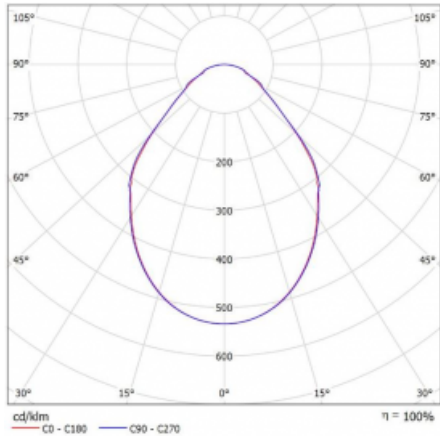

Luminaire

Rotao100

127-5D0I-10GGD/830, W

Curve

Type of installation	Suspended
Light distribution	Direct
Luminaire shape	Circular
Colour of the luminaires	White
Material	Aluminium
Lifetime	L80/B20 50 000 hours
Warranty	5 years
Description of luminaires	Luminaire suspended
Dimensions	∅ 2000 mm × 87 mm
Light source	LED MODUL
Type of optical system	Microprisma
Luminous flux*	10080 lm
Colour Temperature	3000 K warm white
Luminous efficacy	85 lm/W
MacAdam Light source	3
Colour rendering index	80
UGR max. X=4H Y=8H, ρ=70,50,20	18.7