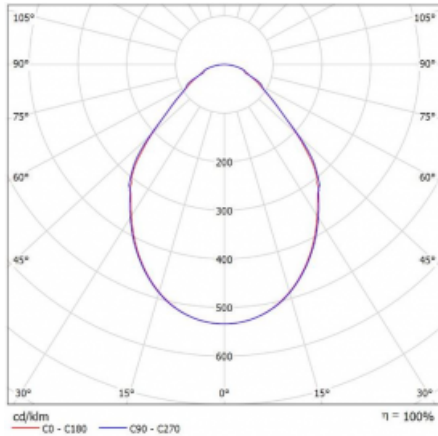

Luminaire

Rotao100

127-5D0I-10GGD/830, W

Type of installation	Suspended
Light distribution	Direct
Luminaire shape	Circular
Colour of the luminaires	White
Material	Aluminium
Lifetime	L80/B20 50 000 hours
Warranty	5 years
Description of luminaires	Luminaire suspended
item description	White ceiling cup and cable
Dimensions	∅ 2000 mm × 87 mm
Light source	LED MODUL

Curve

DIR optical system	Microprisma
Luminous flux*	10080 lm
Colour Temperature	3000 K warm white
Luminous efficacy	85 lm/W
MacAdam Light source	3
Colour rendering index	80
UGR max. X=4H Y=8H, ρ=70,50,20	18.7