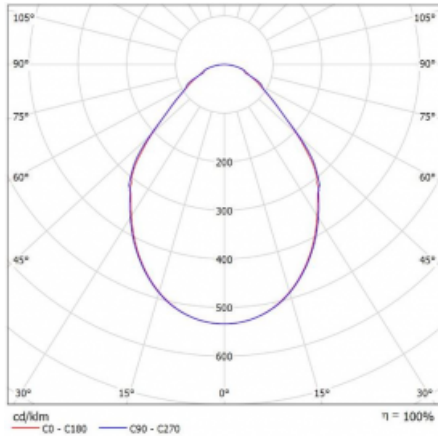

# Rotao100

127-5D0I-10GEE/840, W

Type of installation	Suspended
Light distribution	Direct
Luminaire shape	Circular
Colour of the luminaires	White
Material	Aluminium
Lifetime	L80/B20 50 000 hours
Warranty	5 years
Description of luminaires	Luminaire suspended
item description	White ceiling cup and cable
Dimensions	∅ 2000 mm × 87 mm
Light source	LED MODUL

**Curve**

DIR optical system	Microprisma
Luminous flux*	7770 lm
Colour Temperature	4000 K cool white
Luminous efficacy	92 lm/W
MacAdam Light source	3
Colour rendering index	80
UGR max. X=4H Y=8H, ρ=70,50,20	17.9