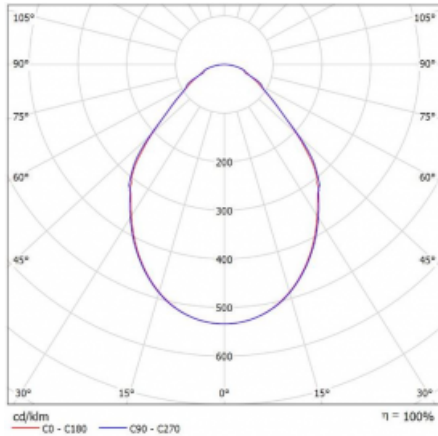

Luminaire

Rotao100

127-5D0I-10GEE/830, W

Type of installation	Suspended
Light distribution	Direct
Luminaire shape	Circular
Colour of the luminaires	White
Material	Aluminium
Lifetime	L80/B20 50 000 hours
Warranty	5 years
Description of luminaires	Luminaire suspended
item description	White ceiling cup and cable
Dimensions	∅ 2000 mm × 87 mm
Light source	LED MODUL

Curve

DIR optical system	Microprisma
Luminous flux*	7400 lm
Colour Temperature	3000 K warm white
Luminous efficacy	88 lm/W
MacAdam Light source	3
Colour rendering index	80
UGR max. X=4H Y=8H, ρ=70,50,20	17.7