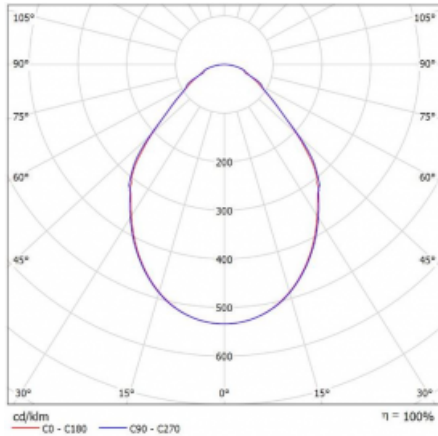

Luminaire

Rotao100

127-5D0I-10GED/840, W

Type of installation	Suspended
Light distribution	Direct
Luminaire shape	Circular
Colour of the luminaires	White
Material	Aluminium
Lifetime	L80/B20 50 000 hours
Warranty	5 years
Description of luminaires	Luminaire suspended
item description	White ceiling cup and cable
Dimensions	∅ 2000 mm × 87 mm
Light source	LED MODUL

Curve

DIR optical system	Microprisma
Luminous flux*	7770 lm
Colour Temperature	4000 K cool white
Luminous efficacy	92 lm/W
MacAdam Light source	3
Colour rendering index	80
UGR max. X=4H Y=8H, ρ=70,50,20	17.9