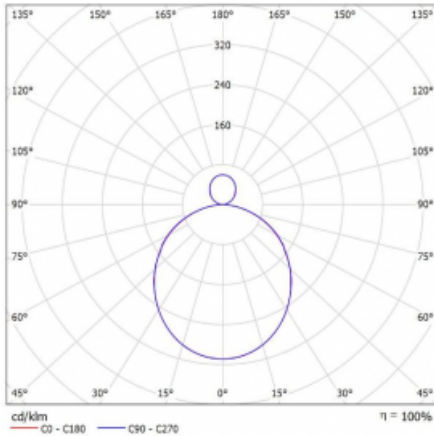

Luminaire

Rotao100

127-5C1K-10GGE/840, W

Curve

Type of installation	Suspended
Light distribution	Direct-indirect
Luminaire shape	Circular
Colour of the luminaires	White
Material	Aluminium
Lifetime	L80/B20 50 000 hours
Warranty	5 years
Description of luminaires	Luminaire suspended
item description	White ceiling cup and cable
Dimensions	ø 1500 mm × 87 mm
Weight	19.7 kg
Light source	LED MODUL
DIR optical system	Opal diffuser
INDIR optical system	Opal cover
Luminous flux*	10880 lm
Colour Temperature	4000 K cool white
Luminous efficacy	111 lm/W
MacAdam Light source	3
Colour rendering index	80
UGR max. X=4H Y=8H, ρ=70,50,20	22.6

Luminaire power input*	98 W
Connection of the luminaires	ON/OFF
Electrical voltage	220-240V
Frequency	50/60Hz

  IP 20

*±10 %

Downloads

Installation instructions

Photos