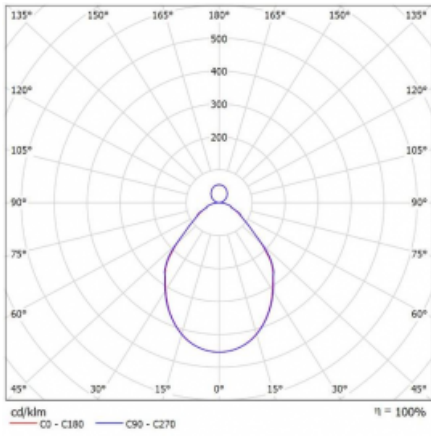

Luminaire

Rotao100

127-5C1I-10GGE/840, W

Technical drawing

Type of installation	Suspended
Light distribution	Direct-indirect
Luminaire shape	Circular
Colour of the luminaires	White
Material	Aluminium
Lifetime	L80/B20 50 000 hours
Warranty	5 years
Description of luminaires	Luminaire suspended
Dimensions	ø 1500 mm × 87 mm
Light source	LED MODUL
Type of optical system	Microprisma
Luminous flux*	8860 lm
Colour Temperature	4000 K cool white
Luminous efficacy	90 lm/W
MacAdam Light source	3
Colour rendering index	80
UGR max. X=4H Y=8H, ρ=70,50,20	17.8

Curve

Luminaire power input* 98 W

Connection of the luminaires ON/OFF

Electrical voltage 220-240V

Frequency 50/60Hz

⊕ CE IP 20

*±10 %

Downloads